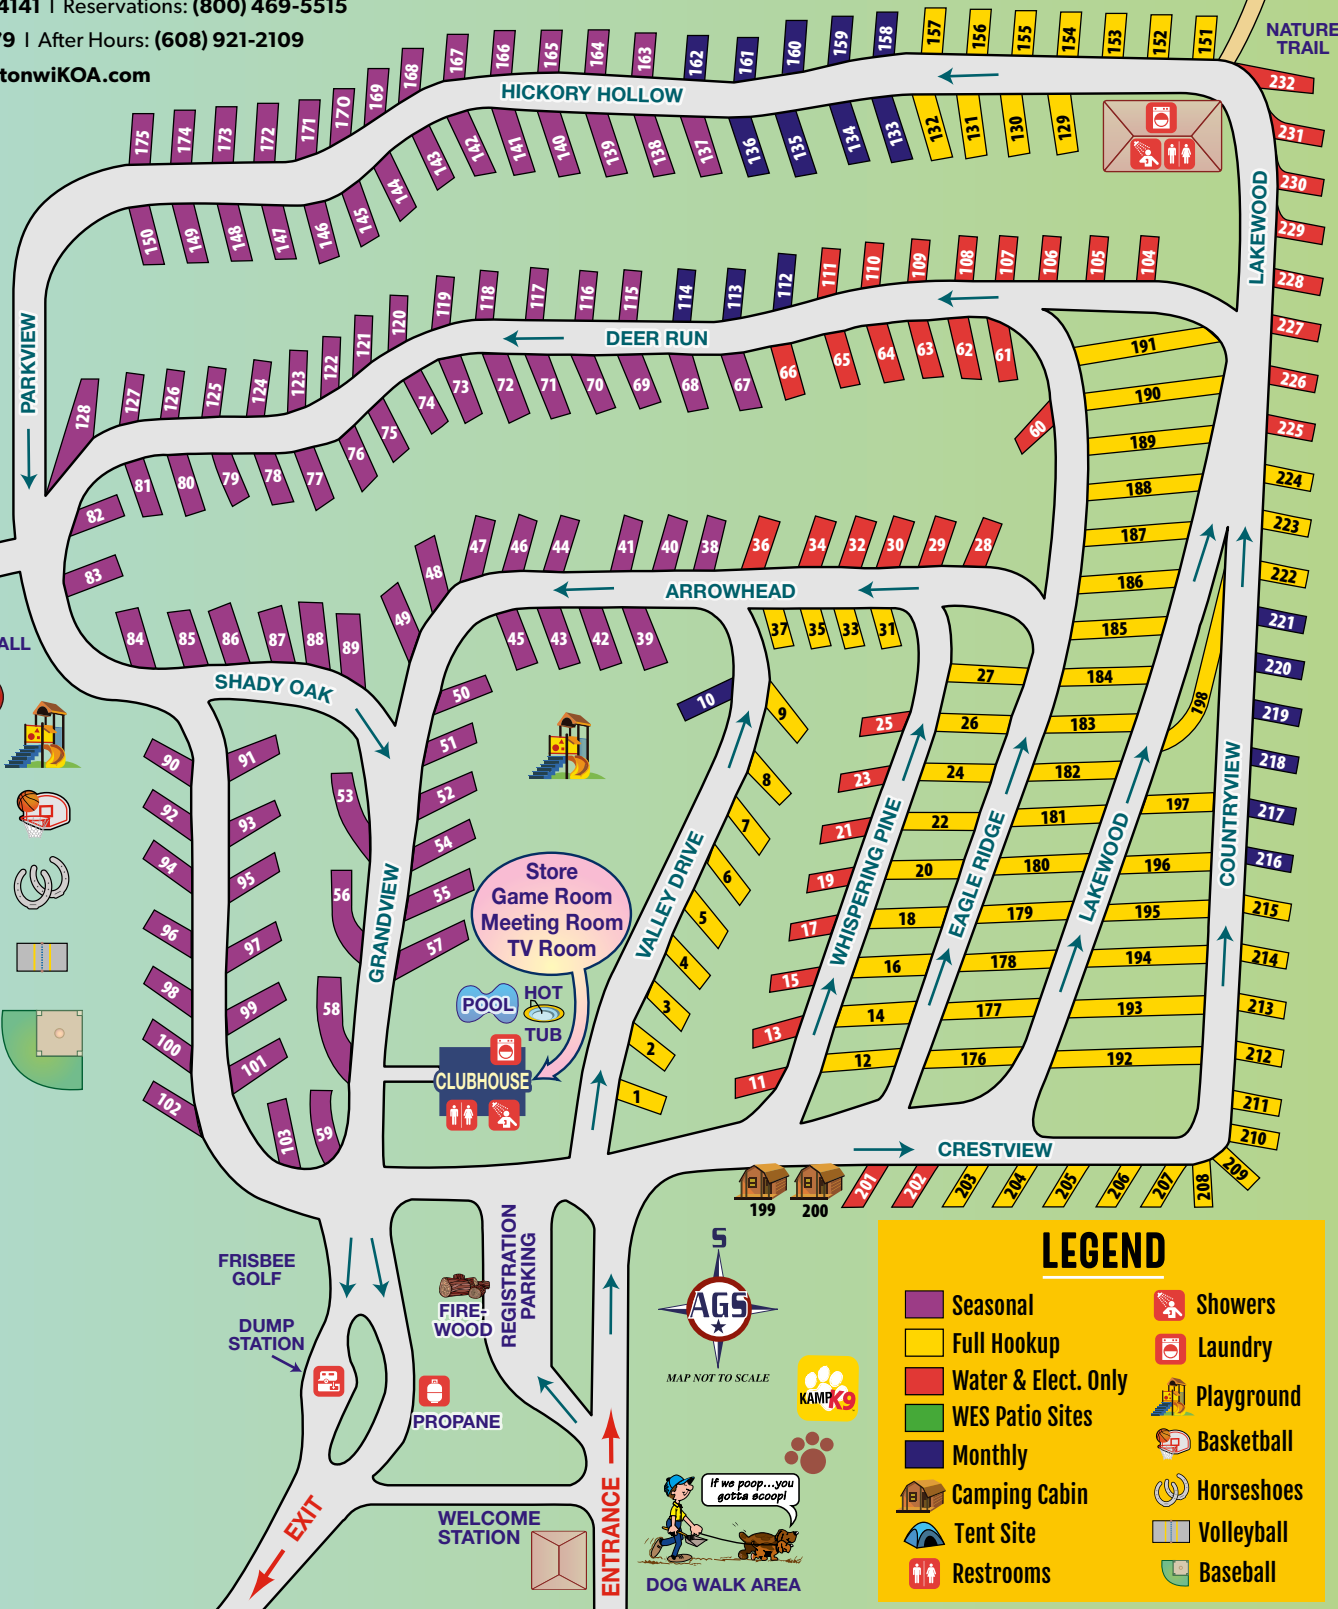

- C-36
- C-35
- C-34
- C-33
- C-32
- C-31
- C-30
- C-28
- C-27
- C-26
- C-25
- C-24
- C-23
- C-22
- C-5
- C-6
- C-7
- C-8
- C-9
- C-10
- C-11
- C-12
- C-13
- C-14
- C-15
- C-16
- C-17
- C-18
- C-19
- C-20
- C-21

### LEGEND

Seasonal	Showers
Full Hookup	Laundry
Water & Elect. Only	Playground
WES Patio Sites	Basketball
Monthly	Horseshoes
Camping Cabin	Volleyball
Tent Site	Baseball
Restrooms	

NATURE TRAIL

LAKWOOD

DEER RUN

ARROWHEAD

SHADY OAK

GRANDVIEW

VALLEY DRIVE

WHISPERING PINE

EAGLE RIDGE

LAKWOOD

COUNTRYVIEW

MAP NOT TO SCALE

DOG WALK AREA

If we poop...you gotta scoop!