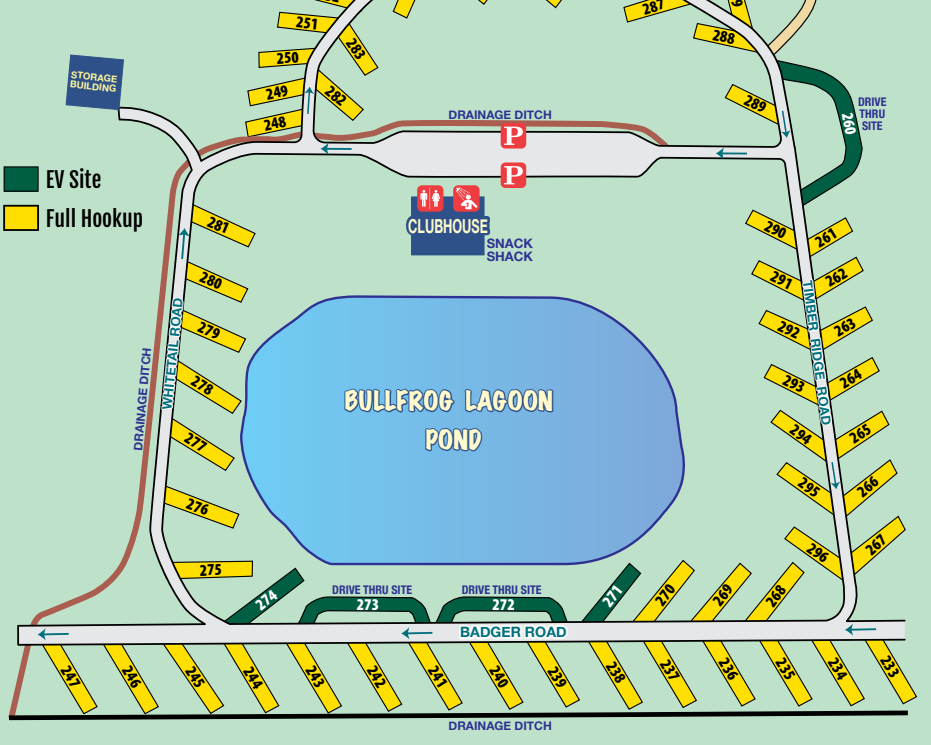

TIMBER RIDGE AREA

MILTON KOA HOLIDAY

872 E. State Rd. 59 | Rock County, Milton, WI 53563

Information: (608) 868-4141 | After Hours: (608) 921-2109

Hiddenvalleymilton.com | MiltonWIKOA.com

911
EMERGENCY

SPEED LIMIT
7
MPH

LEGEND

- Seasonal
- Full Hookup
- Water & Elect. Only
- WES Patio Sites
- Premium Drive Thru Sites
- Monthly
- Handicap Site
- Camping Cabin
- Tent Site
- Restrooms
- Showers
- Laundry
- Playground
- Basketball
- Horseshoes
- Volleyball
- Baseball

SPEED LIMIT
7
MPH

DOG WALK AREA